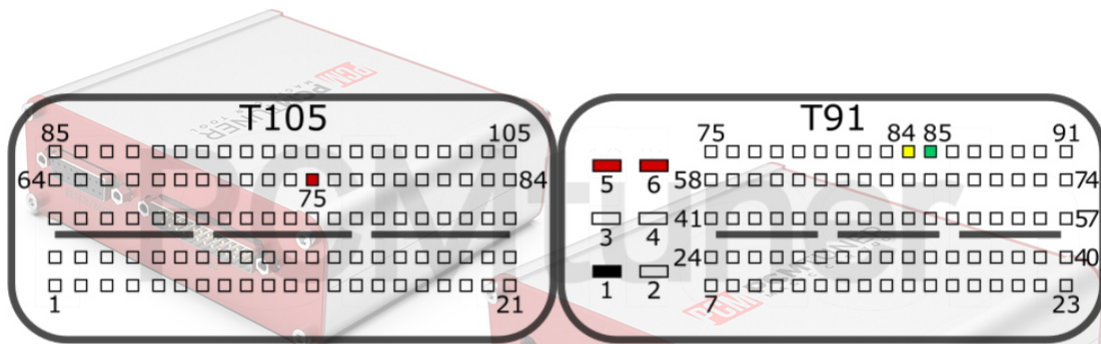

+12V	T91: 5, 6, 68	CAN-L	T91: 77
GND	T91: 1	CAN-H	T91: 60

K/H

tuner-box.com

v.2

2022-05-12

PCMtuner

Engine Control Unit

CPGPSH2.14.1