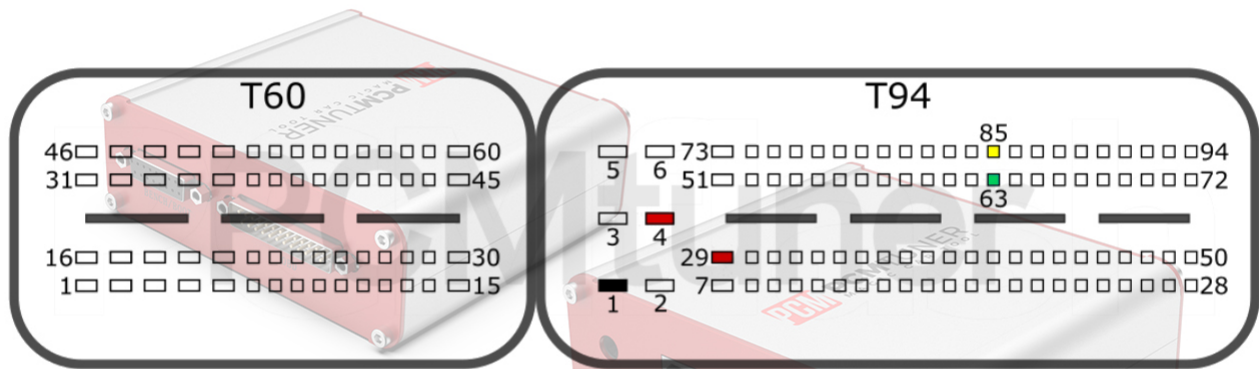

+12V	T94: 4, 29	CAN-L	T94: 63
GND	T94: 1	CAN-H	T94: 85

K/H

tuner-box.com

v.2

2022-05-12

PCMtuner

Engine Control Unit

CPEGP2.10.1

+12V	A: 47, 73	CAN-L	A: 57
GND	A: 70	CAN-H	A: 58

K/H

tuner-box.com

v.2

2022-05-12

PCMtuner

Engine Control Unit

CPGDSH2.24.x/2.26.x

+12V	T91: 5, 6, 68	CAN-L	T91: 77
GND	T91: 1	CAN-H	T91: 60

K/H

tuner-box.com

v.2

2022-05-12

PCMtuner

Engine Control Unit

CPGPSH2.14.1

+12V	T105: 75; T91: 5, 6	CAN-L	T91: 85
GND	T91: 1	CAN-H	T91: 84

K/H

tuner-box.com

v.2

2022-05-12