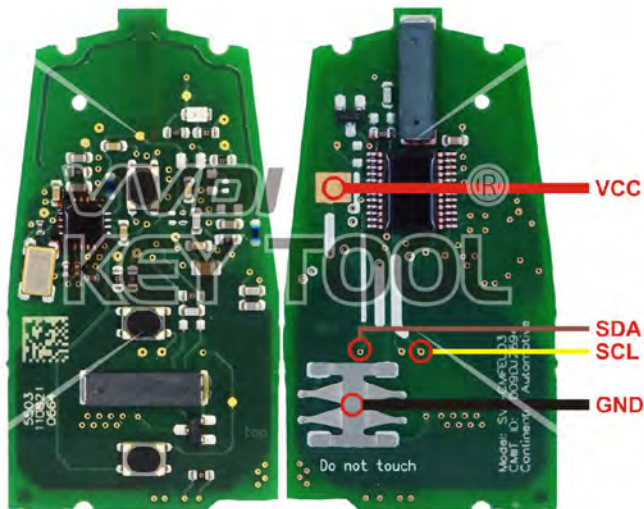

IYZ-C01C Smartkey

Chrysler/JEEP/Dodge

Key Information	Key Adapter	Chip Number
IYZ-C01C Smartkey		7945

Support vehicle models

2008–2011 Chrysler 300	2008–2013 Chrysler Town&Country
2010–2013 Dodge Caravan	2008–2013 Dodge Charger
2008–2013 Dodge Challenger	2011–2013 Dodge Durango
2008–2012 Dodge Grand Caravan	2008–2011 Dodge Journey
2008– Dodge Magnum	2009–2013 Dodge RAM
2008–2010 Jeep Commander	2011–2013 Jeep Grand Cherokee

Chip silkprint: 567.737.061

GQ4-53T

Chrysler/JEEP/Dodge

Key Information	Key Adapter	Chip Number	Note
GQ4-53T Hitag2		7961	Chip silkprint:61c700

M3M

Chrysler/JEEP/Dodge

Key Information	Key Adapter	Chip Number	Note
M3M	[1 MAST]	7953	Chip silkprint:F7953MC

Hyundai/KIA SVI-CMFCH02

Key Information	Key Adapter	Chip Number	Note
SVI-CMFCH02	[11 HYUD-1]	7952	After 2009 Most Hyundai/Kia 2-button Smartkey Chip silkprint:049620C03

Hyundai/KIA SVI-CMFEU03

Key Information	Key Adapter	Chip Number	Note
SVI-CMFCH03	[11 HYUD-1]	7952	After 2009 Most Hyundai/Kia 3-button Smartkey Chip silkprint:049620C03