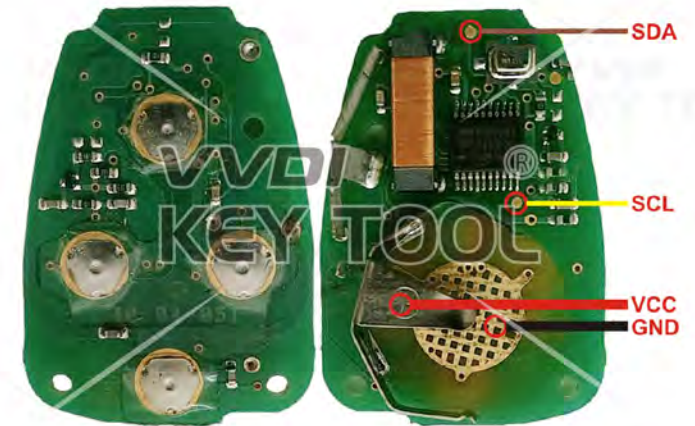

Smartkey

BUICK/CHEVROLET

Key Information	Key Adapter	Chip Number
Type5 4-button 315Mhz F7952E	[9 BUIC]	7952
Type5 5-button 315Mhz F7952E	[9 BUIC]	7952
Type5 5-button 433Mhz F7952E	[9 BUIC]	7952
Type5 4-button 433Mhz F7952E	[9 BUIC]	7952
Type5 3-button 433Mhz F7952E	[9 BUIC]	7952

OHT692713AA

Chrysler/JEEP/Dodge

Key Information	Key Adapter	Chip Number
OHT692427AA(2005)		7941
OHT692713AA		7941

Support vehicle models

2004–2007 Chrysler Town&Country 2004–2007 Dodge Caravan
 2004–2007 Dodge Grand Caravan

KOBOT04A

Chrysler/JEEP/Dodge

Key Information	Key Adapter	Chip Number
KOBOT04A		7961

Support vehicle models

- | | |
|--------------------------|-------------------------------|
| 2007—2009 Chrysler Aspen | 2005—2007 Chrysler 300 |
| 2005—2007 Dodge Durango | 2007—2011 Dodge Dakota |
| 2007—2009 Dodge Ram | 2007—2013 Dodge Avenger |
| 2005—2007 Dodge Charger | 2007—2012 Dodge Caliber |
| 2005—2007 Jeep Commander | 2005—2007 Jeep Grand Cherokee |

IYZ-C01C M3N5W783X

Chrysler/JEEP/Dodge

Key Information	Key Adapter	Chip Number
IYZ-C01C		7961
M3N5W783X		

Support vehicle models

- | | |
|-------------------------------|---------------------------------|
| 2008–2011 Chrysler 300 | 2008–2013 Chrysler Town&Country |
| 2010–2013 Dodge Caravan | 2008–2013 Dodge Charger |
| 2008–2013 Dodge Challenger | 2011–2013 Dodge Durango |
| 2008–2012 Dodge Grand Caravan | 2008–2011 Dodge Journey |
| 2008– Dodge Magnum | 2009–2013 Dodge RAM |
| 2008–2010 Jeep Commander | 2011–2013 Jeep Grand Cherokee |
- Chip silkprint: 567.738.031