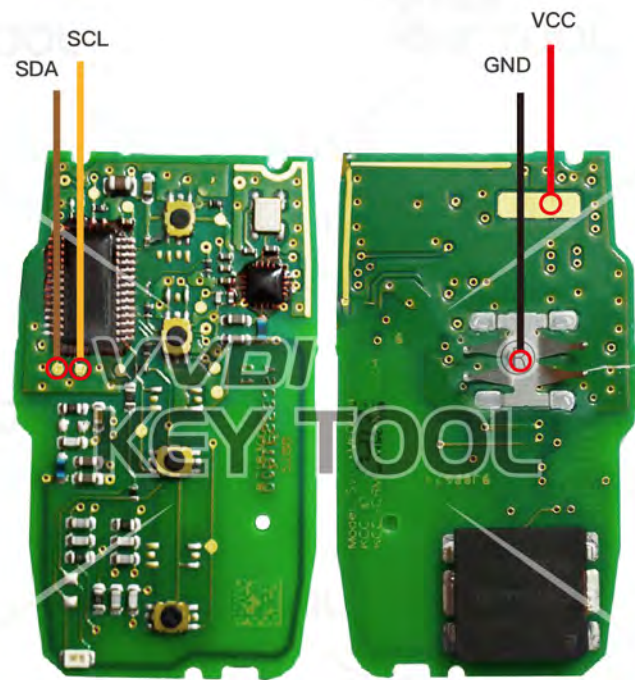

IYZ-C01C Smartkey

Chrysler/JEEP/Dodge

Key Information	Key Adapter	Chip Number
IYZ-C01C Smartkey		7945

Support vehicle models

2008–2011 Chrysler 300	2008–2013 Chrysler Town&Country
2010–2013 Dodge Caravan	2008–2013 Dodge Charger
2008–2013 Dodge Challenger	2011–2013 Dodge Durango
2008–2012 Dodge Grand Caravan	2008–2011 Dodge Journey
2008– Dodge Magnum	2009–2013 Dodge RAM
2008–2010 Jeep Commander	2011–2013 Jeep Grand Cherokee

Chip silkprint: 567.737.061

GQ4-53T

Chrysler/JEEP/Dodge

Key Information	Key Adapter	Chip Number	Note
GQ4-53T Hitag2		7961	Chip silkprint:61c700

M3M

Chrysler/JEEP/Dodge

Key Information	Key Adapter	Chip Number	Note
M3M	[1 MAST]	7953	Chip silkprint:F7953MC

Hyundai/KIA SVI-CMFCH02

Key Information	Key Adapter	Chip Number	Note
SVI-CMFCH02	[11 HYUD-1]	7952	After 2009 Most Hyundai/Kia 2-button Smartkey Chip silkprint:049620C03

Hyundai/KIA SVI-CMFEU03

Key Information	Key Adapter	Chip Number	Note
SVI-CMFCH03	[11 HYUD-1]	7952	After 2009 Most Hyundai/Kia 3-button Smartkey Chip silkprint:049620C03

SVI-HMFNA04
 SVI-HMFEU04
 SVI-HMFKR04

Hyundai/KIA

Key Information	Key Adapter	Chip Number	Note
SVI-CMFCH03	[11 HYUD-1]	7952	After 2009 Most Hyundai/Kia
SVI-HMFEU04		7952	3-button Smartkey
SVI-HMFKR04		7952	Chip silkprint:049620C03