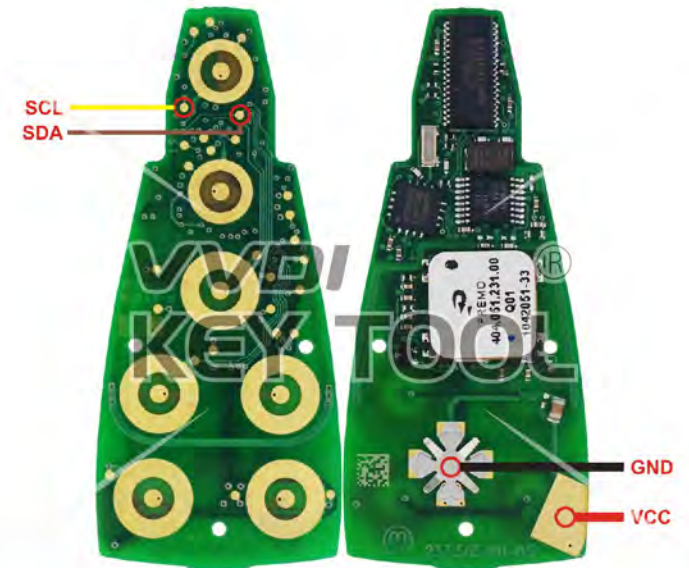

IYZ-C01C M3N5W783X

Chrysler/JEEP/Dodge

Key Information	Key Adapter	Chip Number
IYZ-C01C		7961
M3N5W783X		

Support vehicle models

- | | |
|-------------------------------|---------------------------------|
| 2008–2011 Chrysler 300 | 2008–2013 Chrysler Town&Country |
| 2010–2013 Dodge Caravan | 2008–2013 Dodge Charger |
| 2008–2013 Dodge Challenger | 2011–2013 Dodge Durango |
| 2008–2012 Dodge Grand Caravan | 2008–2011 Dodge Journey |
| 2008– Dodge Magnum | 2009–2013 Dodge RAM |
| 2008–2010 Jeep Commander | 2011–2013 Jeep Grand Cherokee |
- Chip silkprint: 567.738.031

IYZ-C01C Smartkey

Chrysler/JEEP/Dodge

Key Information	Key Adapter	Chip Number
IYZ-C01C Smartkey		7945

Support vehicle models

2008–2011 Chrysler 300	2008–2013 Chrysler Town&Country
2010–2013 Dodge Caravan	2008–2013 Dodge Charger
2008–2013 Dodge Challenger	2011–2013 Dodge Durango
2008–2012 Dodge Grand Caravan	2008–2011 Dodge Journey
2008– Dodge Magnum	2009–2013 Dodge RAM
2008–2010 Jeep Commander	2011–2013 Jeep Grand Cherokee

Chip silkprint: 567.737.061

GQ4-53T

Chrysler/JEEP/Dodge

Key Information	Key Adapter	Chip Number	Note
GQ4-53T Hitag2		7961	Chip silkprint:61c700

M3M

Chrysler/JEEP/Dodge

Key Information	Key Adapter	Chip Number	Note
M3M	[1 MAST]	7953	Chip silkprint:F7953MC