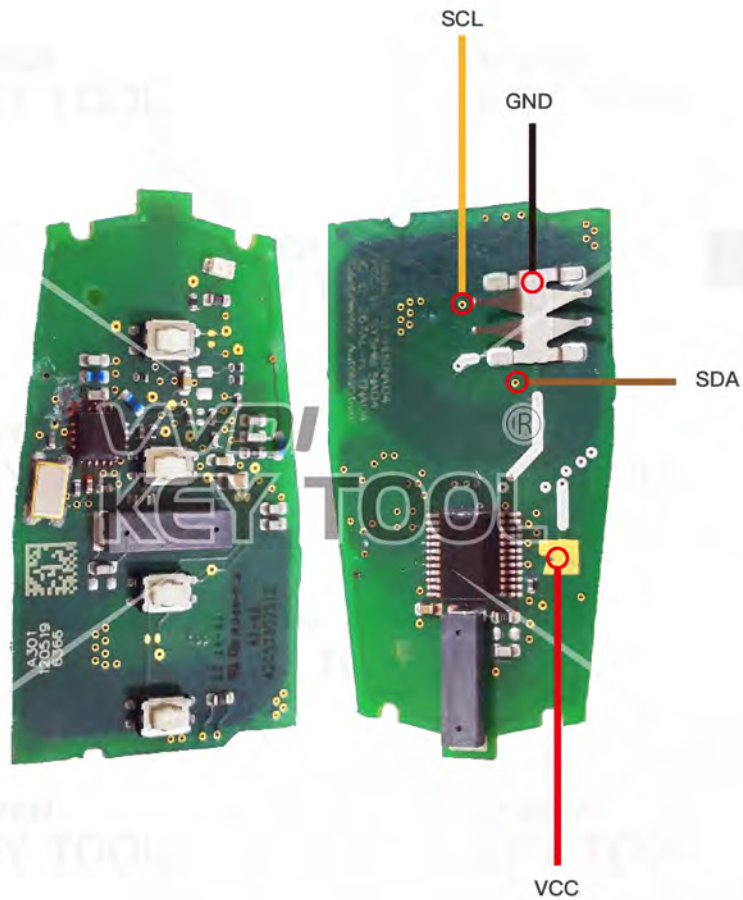

Chip silkprint: 567.737.061

GQ4-53T

Chrysler/JEEP/Dodge

Key Information	Key Adapter	Chip Number	Note
GQ4-53T Hitag2		7961	Chip silkprint:61c700

M3M

Chrysler/JEEP/Dodge

Key Information	Key Adapter	Chip Number	Note
M3M	[1 MAST]	7953	Chip silkprint:F7953MC

Hyundai/KIA SVI-CMFCH02

Key Information	Key Adapter	Chip Number	Note
SVI-CMFCH02	[11 HYUD-1]	7952	After 2009 Most Hyundai/Kia 2-button Smartkey Chip silkprint:049620C03

Hyundai/KIA SVI-CMFEU03

Key Information	Key Adapter	Chip Number	Note
SVI-CMFCH03	[11 HYUD-1]	7952	After 2009 Most Hyundai/Kia 3-button Smartkey Chip silkprint:049620C03

SVI-HMFNA04
 SVI-HMFEU04
 SVI-HMFKR04

Hyundai/KIA

Key Information	Key Adapter	Chip Number	Note
SVI-CMFCH03	[11 HYUD-1]	7952	After 2009 Most Hyundai/Kia
SVI-HMFEU04		7952	3-button Smartkey
SVI-HMFKR04		7952	Chip silkprint:049620C03