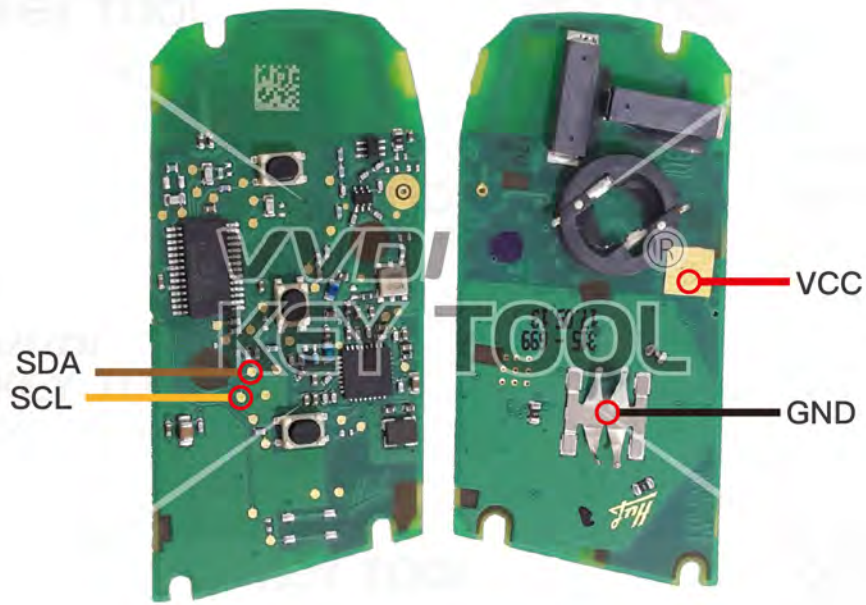

Audi Universal type

Key Information	Key Adapter	Chip Number	Note
PCB1 8T0959754 433 Remote	[5 AUDI]	7945	PCB No.233.423.111-02
PCB1 8T0959754A 315 Remote	[5 AUDI]	7945	PCB No.233.423.111-02
PCB1 8T0959754D 868 Remote	[5 AUDI]	7945	PCB No.233.423.111-02
PCB1 8T0959754F 433 Smartkey	[5 AUDI]	7945	PCB No.233.423.111-02
PCB2 8T0959754 433 Remote	[5 AUDI]	7945	PCB No.233.453.111-05/06
PCB2 8T0959754D 868 Remote	[5 AUDI]	7945	PCB No.233.453.111-05/07
PCB2 8T0959754F 433 Smartkey	[5 AUDI]	7945	PCB No.233.453.111-05/08
PCB2 8T0959754G 315 Smartkey	[5 AUDI]	7945	PCB No.233.453.111-05/09

* Universal type supports any 5th generation keys, please use universal type to test if selected data can not work

BMW CAS3 Remote

Key Information	Key Adapter	Chip Number
5WK49125 E Series 868MHz Remote	[8 BMW-E]	7945
5WK49127 E Series 315MHz Remote	[8 BMW-E]	7945

BMW CAS3 Smartkey

Key Information	Key Adapter	Chip Number
5WK49145 E Series 868MHz Smartkey	[8 BMW-E]	7953
5WK49147 E Series 315MHz Smartkey	[8 BMW-E]	7953

BMW BMW F series Smart Provided by Continental

Key Information	Key Adapter	Chip Number
5WK49661 F Series 868MHz Continental		7953
5WK49663 F Series 315MHz Continental		7953
5WK49662 F Series 434MHz Continental		7953

BMW

BMW F series Smart
Provided by Huf