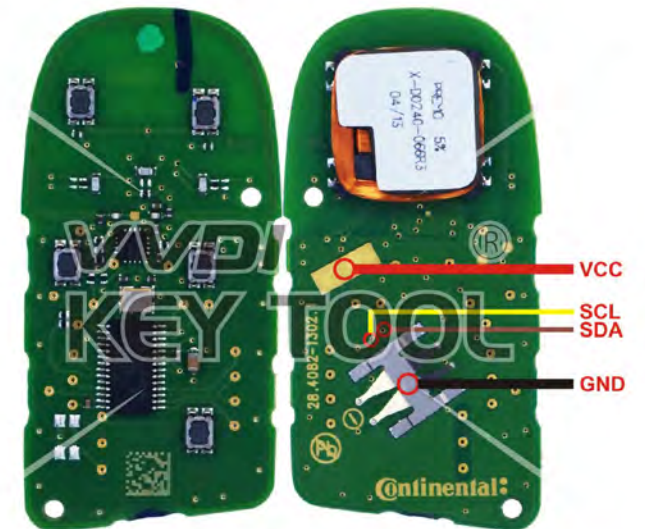

IYZ-C01C Smartkey

Chrysler/JEEP/Dodge

Key Information	Key Adapter	Chip Number
IYZ-C01C Smartkey		7945

Support vehicle models

2008–2011 Chrysler 300	2008–2013 Chrysler Town&Country
2010–2013 Dodge Caravan	2008–2013 Dodge Charger
2008–2013 Dodge Challenger	2011–2013 Dodge Durango
2008–2012 Dodge Grand Caravan	2008–2011 Dodge Journey
2008– Dodge Magnum	2009–2013 Dodge RAM
2008–2010 Jeep Commander	2011–2013 Jeep Grand Cherokee

Chip silkprint: 567.737.061

GQ4-53T

Chrysler/JEEP/Dodge

Key Information	Key Adapter	Chip Number	Note
GQ4-53T Hitag2		7961	Chip silkprint:61c700

M3M

Chrysler/JEEP/Dodge

Key Information	Key Adapter	Chip Number	Note
M3M	[1 MAST]	7953	Chip silkprint:F7953MC

Hyundai/KIA SVI-CMFCH02

Key Information	Key Adapter	Chip Number	Note
SVI-CMFCH02	[11 HYUD-1]	7952	After 2009 Most Hyundai/Kia 2-button Smartkey Chip silkprint:049620C03

Hyundai/KIA SVI-CMFEU03

Key Information	Key Adapter	Chip Number	Note
SVI-CMFCH03	[11 HYUD-1]	7952	After 2009 Most Hyundai/Kia 3-button Smartkey Chip silkprint:049620C03