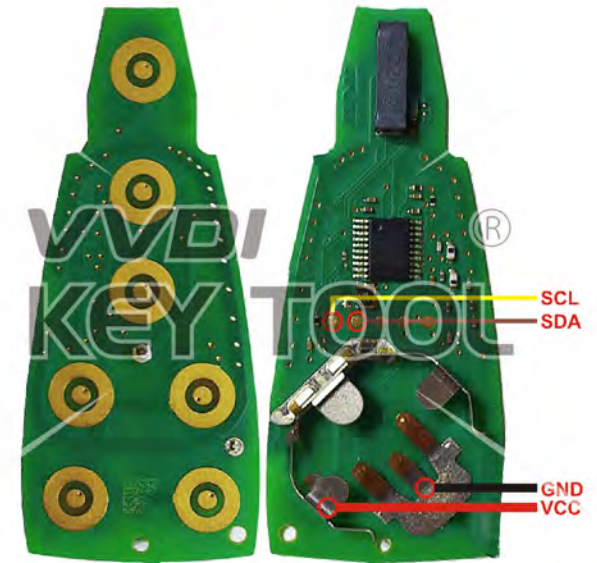

KOBOT04A

Chrysler/JEEP/Dodge

Key Information	Key Adapter	Chip Number
KOBOT04A		7961

Support vehicle models

- | | |
|--------------------------|-------------------------------|
| 2007—2009 Chrysler Aspen | 2005—2007 Chrysler 300 |
| 2005—2007 Dodge Durango | 2007—2011 Dodge Dakota |
| 2007—2009 Dodge Ram | 2007—2013 Dodge Avenger |
| 2005—2007 Dodge Charger | 2007—2012 Dodge Caliber |
| 2005—2007 Jeep Commander | 2005—2007 Jeep Grand Cherokee |

IYZ-C01C M3N5W783X

Chrysler/JEEP/Dodge

Key Information	Key Adapter	Chip Number
IYZ-C01C		7961
M3N5W783X		

Support vehicle models

- | | |
|-------------------------------|---------------------------------|
| 2008–2011 Chrysler 300 | 2008–2013 Chrysler Town&Country |
| 2010–2013 Dodge Caravan | 2008–2013 Dodge Charger |
| 2008–2013 Dodge Challenger | 2011–2013 Dodge Durango |
| 2008–2012 Dodge Grand Caravan | 2008–2011 Dodge Journey |
| 2008– Dodge Magnum | 2009–2013 Dodge RAM |
| 2008–2010 Jeep Commander | 2011–2013 Jeep Grand Cherokee |
- Chip silkprint: 567.738.031

IYZ-C01C Smartkey

Chrysler/JEEP/Dodge

Key Information	Key Adapter	Chip Number
IYZ-C01C Smartkey		7945

Support vehicle models

2008–2011 Chrysler 300	2008–2013 Chrysler Town&Country
2010–2013 Dodge Caravan	2008–2013 Dodge Charger
2008–2013 Dodge Challenger	2011–2013 Dodge Durango
2008–2012 Dodge Grand Caravan	2008–2011 Dodge Journey
2008– Dodge Magnum	2009–2013 Dodge RAM
2008–2010 Jeep Commander	2011–2013 Jeep Grand Cherokee

Chip silkprint: 567.737.061

GQ4-53T

Chrysler/JEEP/Dodge

Key Information	Key Adapter	Chip Number	Note
GQ4-53T Hitag2		7961	Chip silkprint:61c700

M3M

Chrysler/JEEP/Dodge

Key Information	Key Adapter	Chip Number	Note
M3M	[1 MAST]	7953	Chip silkprint:F7953MC