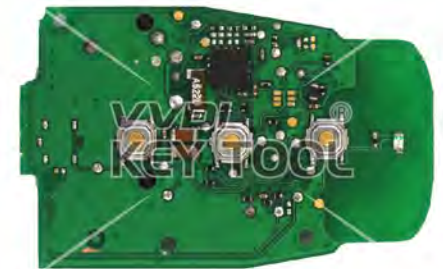

VVDI *KEY TOOL*

REMOTE UNLOCK WIRING DIAGRAM

Version number v1.02 2017.7.17

Keytool wiring function definition

NXP transponder pin definition

Transponder type	GND	SDA	VCC	SCL
PCF7941	19	11	4	10
PCF7961	19	9	4	8
PCF7952	11	22	8	21
PCF7945	13	26	10	25
PCF7953	13	26	10	25

Audi Universal type

Key Information	Key Adapter	Chip Number	Note
PCB1 8T0959754 433 Remote	[5 AUDI]	7945	PCB No.233.423.111-02
PCB1 8T0959754A 315 Remote	[5 AUDI]	7945	PCB No.233.423.111-02
PCB1 8T0959754D 868 Remote	[5 AUDI]	7945	PCB No.233.423.111-02
PCB1 8T0959754F 433 Smartkey	[5 AUDI]	7945	PCB No.233.423.111-02
PCB2 8T0959754 433 Remote	[5 AUDI]	7945	PCB No.233.453.111-05/06
PCB2 8T0959754D 868 Remote	[5 AUDI]	7945	PCB No.233.453.111-05/07
PCB2 8T0959754F 433 Smartkey	[5 AUDI]	7945	PCB No.233.453.111-05/08
PCB2 8T0959754G 315 Smartkey	[5 AUDI]	7945	PCB No.233.453.111-05/09

* Universal type supports any 5th generation key, please use universal type to test if selected data can not work

Audi Universal type

Key Information	Key Adapter	Chip Number	Note
PCB2 4H0959754G 315 Smartkey	[5 AUDI]	7945	PCB No.233.453.111-05/10
PCB2 4H0959754K 868 Smartkey	[5 AUDI]	7945	PCB No.233.453.111-05/11
PCB2 4G0959754G 315 Smartkey	[5 AUDI]	7945	PCB No.233.453.111-05/12
PCB2 4G0959754K 868 Smartkey	[5 AUDI]	7945	PCB No.233.453.111-05/13
PCB3 4H0959754DA 433 Smartkey	[5 AUDI]	7945	PCB No.233.453.211-01/02
PCB3 4H0959754DB 315 Smartkey	[5 AUDI]	7945	PCB No.233.453.211-01/02
PCB3 4H0959754DD 868 Smartkey	[5 AUDI]	7945	PCB No.233.453.211-01/02