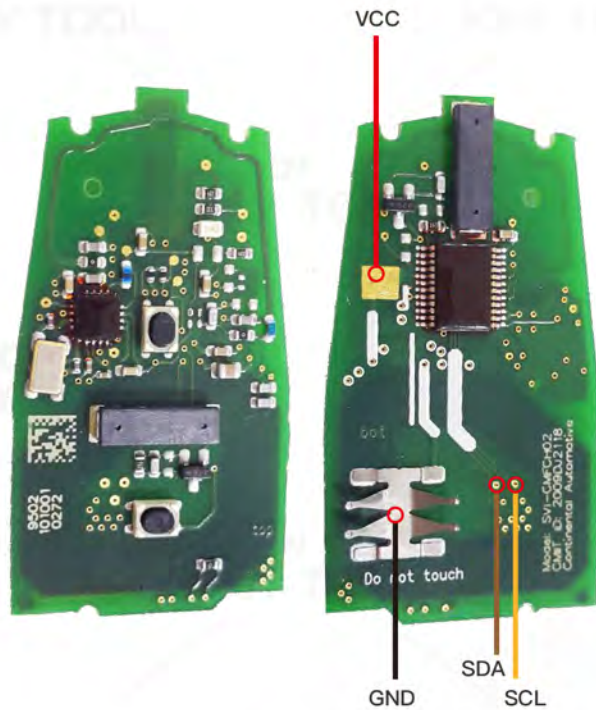

IYZ-C01C Smartkey

Chrysler/JEEP/Dodge

Key Information	Key Adapter	Chip Number
IYZ-C01C Smartkey		7945

Support vehicle models

2008–2011 Chrysler 300	2008–2013 Chrysler Town&Country
2010–2013 Dodge Caravan	2008–2013 Dodge Charger
2008–2013 Dodge Challenger	2011–2013 Dodge Durango
2008–2012 Dodge Grand Caravan	2008–2011 Dodge Journey
2008– Dodge Magnum	2009–2013 Dodge RAM
2008–2010 Jeep Commander	2011–2013 Jeep Grand Cherokee

Chip silkprint: 567.737.061

GQ4-53T

Chrysler/JEEP/Dodge

Key Information	Key Adapter	Chip Number	Note
GQ4-53T Hitag2		7961	Chip silkprint:61c700

M3M

Chrysler/JEEP/Dodge

Key Information	Key Adapter	Chip Number	Note
M3M	[1 MAST]	7953	Chip silkprint:F7953MC

Hyundai/KIA SVI-CMFCH02

Key Information	Key Adapter	Chip Number	Note
SVI-CMFCH02	[11 HYUD-1]	7952	After 2009 Most Hyundai/Kia 2-button Smartkey Chip silkprint:049620C03

Hyundai/KIA SVI-CMFEU03

Key Information	Key Adapter	Chip Number	Note
SVI-CMFCH03	[11 HYUD-1]	7952	After 2009 Most Hyundai/Kia 3-button Smartkey Chip silkprint:049620C03