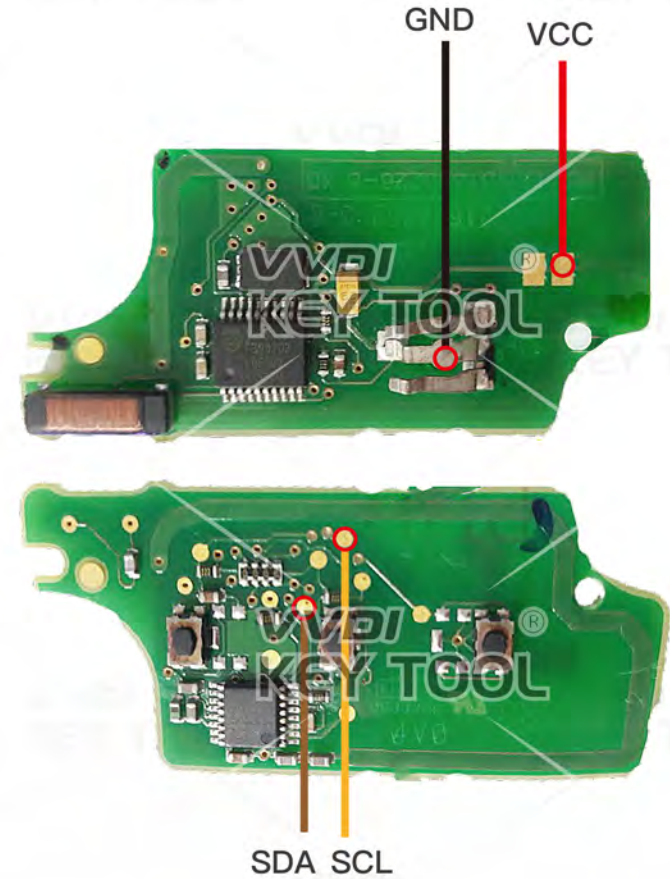

Mitsubishi G8D-644M-KEY (434MHZ)

Key Information	Key Adapter	Chip Number
G8D-644M-KEY(434MHZ)		7953

NISSAN Hitag2/Hitag3 Smartkey

Key Information	Key Adapter	Chip Number	Note
315MHz Hitag2 Smartkey-A2C53188764		7953	PCB No.A2C53188764
315MHz Hitag2 Smartkey-A2C53297341		7953	PCB No.A2C53297341
433MHz Hitag3 Smartkey-A2C53405173	[2 NISS]	7953	PCB No.A2C53405173
433MHz Hitag3 Smartkey-A2C53408715		7953	PCB No.A2C53408715

NISSAN AES Smartkey

Key Information	Key Adapter	Chip Number	Note
433MHz Hitag-AES Smartkey -A2C32801600		7953	PCB No.A2C32801600

Porsche

Key Information	Key Adapter	Chip Number
7PP959753BN 434MHz	[4 POSC]	7953
7PP959753BS 434MHz	[4 POSC]	7953
7PP959753BM 315MHz	[4 POSC]	7953
7PP959753BQ 315MHz	[4 POSC]	7953
7PP959753AJ 434MHz	[4 POSC]	7953

PSA Citroen 3 buttons C5

Key Information	Key Adapter	Chip Number
E28CI01B		7941
E25CI009		7941
E33CI002		7941
21676652		7941

Renault

AK010008 Fluence
3Btn (433MHz)

Key Information	Key Adapter	Chip Number
AK010008 Fluence 3Btn(433MHz)		7961