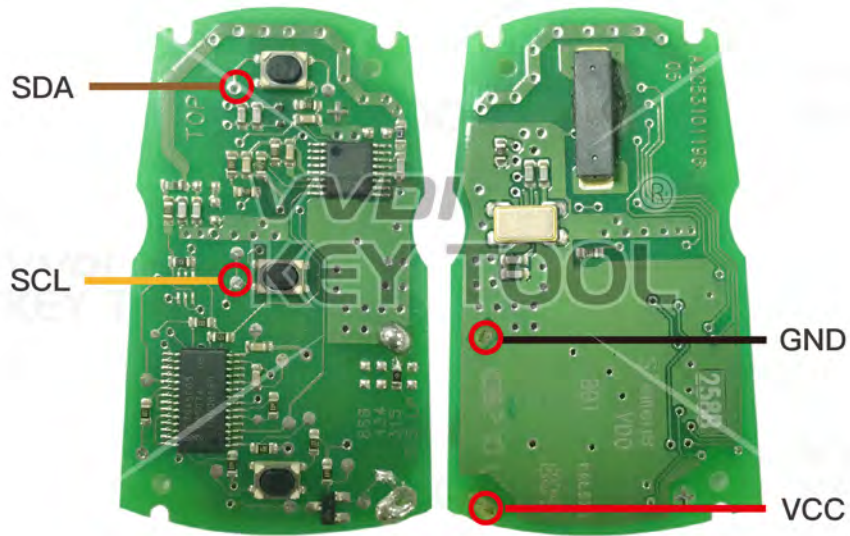

BMW CAS3 Remote

Key Information	Key Adapter	Chip Number
5WK49125 E Series 868MHz Remote	[8 BMW-E]	7945
5WK49127 E Series 315MHz Remote	[8 BMW-E]	7945