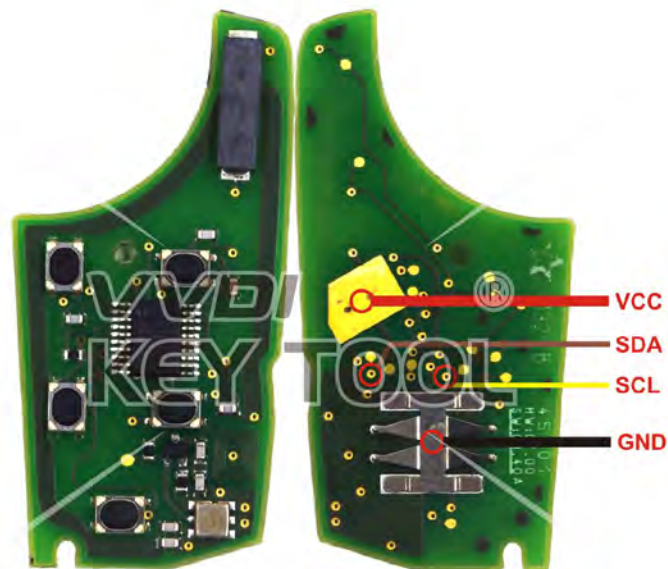

Key Information	Key Adapter	Chip Number
5WK49661 F Series 868MHz Continental		7953
5WK49663 F Series 315MHz Continental		7953
5WK49662 F Series 434MHz Continental		7953

BMW

BMW F series Smart
Provided by Huf

Common remote

BUICK/CHEVROLET

Key Information	Key Adapter	Chip Number
Type1 2-button 433MHz		7941
Type2 CorsaD-2-button 433MHz		7941
Type3 2-button 434Mhz		7941
Type3 5-button 315Mhz		7941
Type3 4-button 315Mhz		7941
Type4 2-button 433Mhz F41E30		7941
Type4 3-button 433Mhz F41E30		7941