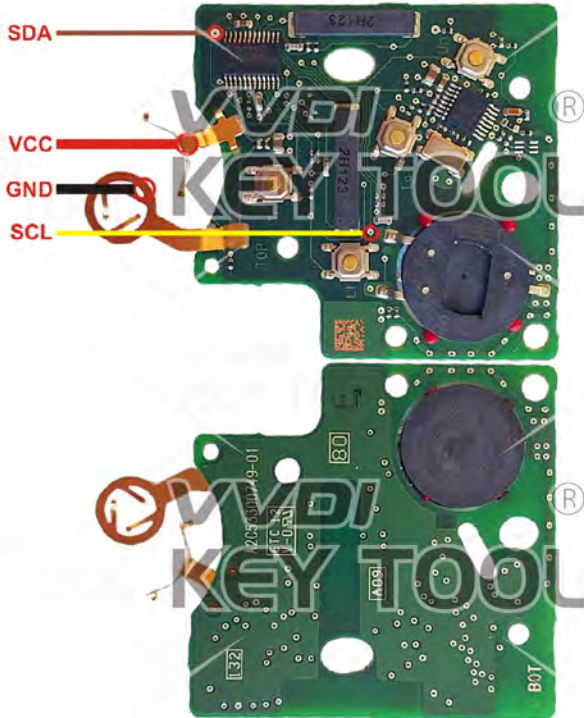

VVDI *KEY TOOL*

REMOTE UNLOCK WIRING DIAGRAM

Version number v1.02 2017.7.17

Keytool wiring function definition

NXP transponder pin definition

Transponder type	GND	SDA	VCC	SCL
PCF7941	19	11	4	10
PCF7961	19	9	4	8
PCF7952	11	22	8	21
PCF7945	13	26	10	25
PCF7953	13	26	10	25

Renault 285970036R (Hitag2-433MHz)

Key Information	Key Adapter	Chip Number
285970036R(Hitag2-433MHz)		7953

Renault

285975779R Smartkey
433MHz

Key Information	Key Adapter	Chip Number
285975779R Smartkey 433MHz		7953

Renault

285979045R Smartkey
433MHz

Key Information	Key Adapter	Chip Number
285979045R Smartkey 433MHz		7953

VOLVO

Hitag2/Hitag3 Smartkey

Key Information	Key Adapter	Chip Number
5WK49266(900MHz) Smartkey		7953
5WK49269(433MHz) Smartkey	[12 VOLO]	7953