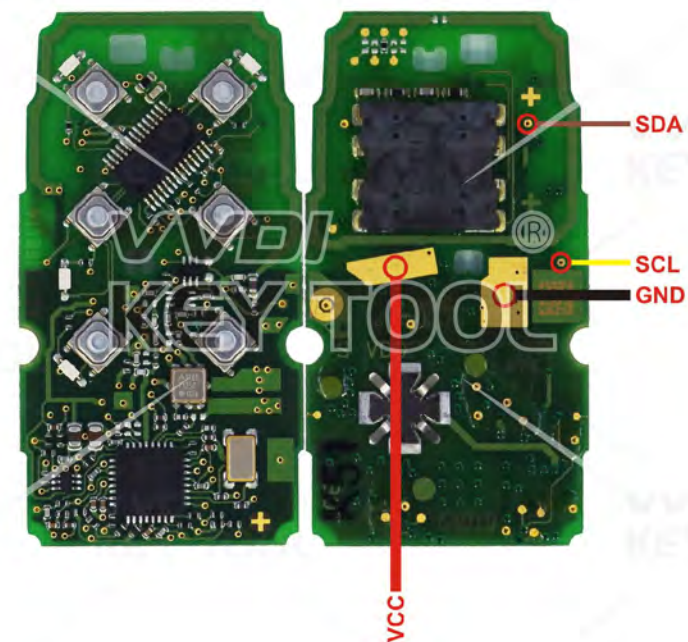

Renault

285979045R Smartkey
433MHz

Key Information	Key Adapter	Chip Number
285979045R Smartkey 433MHz		7953

VOLVO

Hitag2/Hitag3 Smartkey

Key Information	Key Adapter	Chip Number
5WK49266(900MHz) Smartkey		7953
5WK49269(433MHz) Smartkey	[12 VOLO]	7953