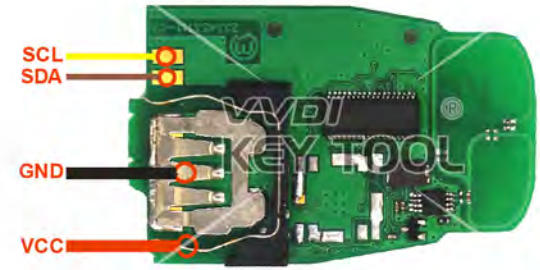

VVDI *KEY TOOL*

REMOTE UNLOCK WIRING DIAGRAM

Version number v1.02 2017.7.17

Keytool wiring function definition

NXP transponder pin definition

Transponder type	GND	SDA	VCC	SCL
PCF7941	19	11	4	10
PCF7961	19	9	4	8
PCF7952	11	22	8	21
PCF7945	13	26	10	25
PCF7953	13	26	10	25

Audi Universal type

Key Information	Key Adapter	Chip Number	Note
PCB1 8T0959754 433 Remote	[5 AUDI]	7945	PCB No.233.423.111-02
PCB1 8T0959754A 315 Remote	[5 AUDI]	7945	PCB No.233.423.111-02
PCB1 8T0959754D 868 Remote	[5 AUDI]	7945	PCB No.233.423.111-02
PCB1 8T0959754F 433 Smartkey	[5 AUDI]	7945	PCB No.233.423.111-02
PCB2 8T0959754 433 Remote	[5 AUDI]	7945	PCB No.233.453.111-05/06
PCB2 8T0959754D 868 Remote	[5 AUDI]	7945	PCB No.233.453.111-05/07
PCB2 8T0959754F 433 Smartkey	[5 AUDI]	7945	PCB No.233.453.111-05/08
PCB2 8T0959754G 315 Smartkey	[5 AUDI]	7945	PCB No.233.453.111-05/09

* Universal type supports any 5th generation key, please use universal type to test if selected data can not work

Audi Universal type

Key Information	Key Adapter	Chip Number	Note
PCB2 4H0959754G 315 Smartkey	[5 AUDI]	7945	PCB No.233.453.111-05/10
PCB2 4H0959754K 868 Smartkey	[5 AUDI]	7945	PCB No.233.453.111-05/11
PCB2 4G0959754G 315 Smartkey	[5 AUDI]	7945	PCB No.233.453.111-05/12
PCB2 4G0959754K 868 Smartkey	[5 AUDI]	7945	PCB No.233.453.111-05/13
PCB3 4H0959754DA 433 Smartkey	[5 AUDI]	7945	PCB No.233.453.211-01/02
PCB3 4H0959754DB 315 Smartkey	[5 AUDI]	7945	PCB No.233.453.211-01/02
PCB3 4H0959754DD 868 Smartkey	[5 AUDI]	7945	PCB No.233.453.211-01/02

* Universal type supports any 5th generation keys, please use universal type to test if selected data can not work

BMW CAS3 Remote

Key Information	Key Adapter	Chip Number
5WK49125 E Series 868MHz Remote	[8 BMW-E]	7945
5WK49127 E Series 315MHz Remote	[8 BMW-E]	7945