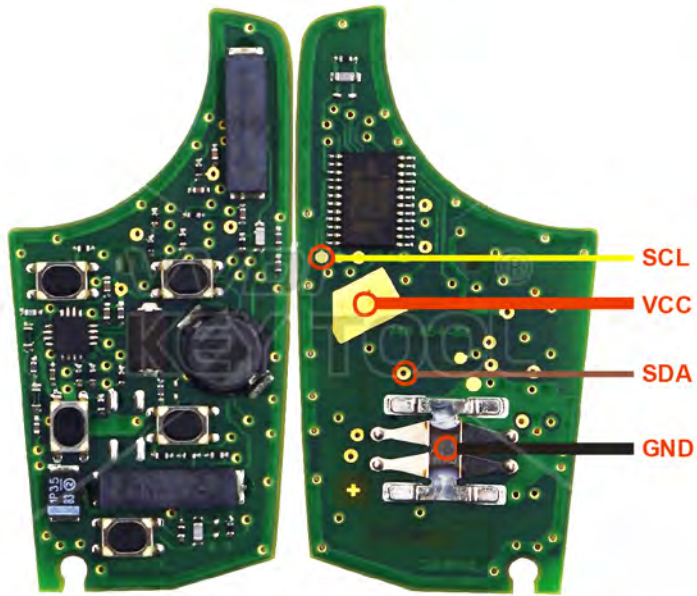

Common remote

BUICK/CHEVROLET

Key Information	Key Adapter	Chip Number
Type1 2-button 433MHz		7941
Type2 CorsaD-2-button 433MHz		7941
Type3 2-button 434Mhz		7941
Type3 5-button 315Mhz		7941
Type3 4-button 315Mhz		7941
Type4 2-button 433Mhz F41E30		7941
Type4 3-button 433Mhz F41E30		7941

Smartkey

BUICK/CHEVROLET

Key Information	Key Adapter	Chip Number
Type5 4-button 315Mhz F7952E	[9 BUIC]	7952
Type5 5-button 315Mhz F7952E	[9 BUIC]	7952
Type5 5-button 433Mhz F7952E	[9 BUIC]	7952
Type5 4-button 433Mhz F7952E	[9 BUIC]	7952
Type5 3-button 433Mhz F7952E	[9 BUIC]	7952

OHT692713AA

Chrysler/JEEP/Dodge

Key Information	Key Adapter	Chip Number
OHT692427AA(2005)		7941
OHT692713AA		7941

Support vehicle models

2004–2007 Chrysler Town&Country 2004–2007 Dodge Caravan
 2004–2007 Dodge Grand Caravan