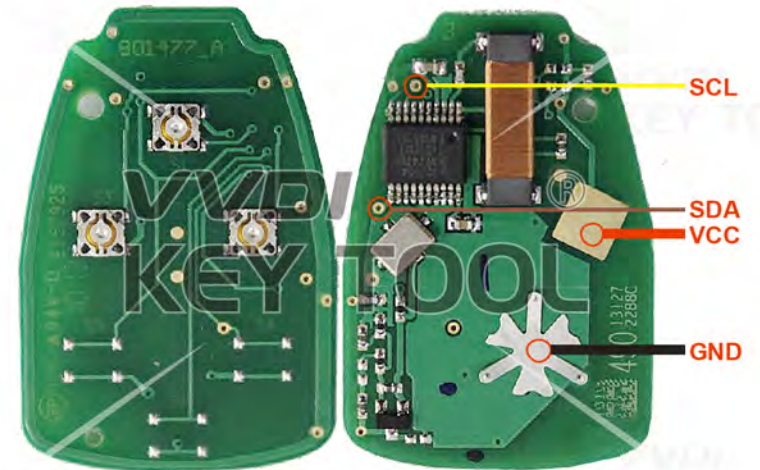

Common remote

BUICK/CHEVROLET

Key Information	Key Adapter	Chip Number
Type1 2-button 433MHz		7941
Type2 CorsaD-2-button 433MHz		7941
Type3 2-button 434Mhz		7941
Type3 5-button 315Mhz		7941
Type3 4-button 315Mhz		7941
Type4 2-button 433Mhz F41E30		7941
Type4 3-button 433Mhz F41E30		7941

Smartkey

BUICK/CHEVROLET

Key Information	Key Adapter	Chip Number
Type5 4-button 315Mhz F7952E	[9 BUIC]	7952
Type5 5-button 315Mhz F7952E	[9 BUIC]	7952
Type5 5-button 433Mhz F7952E	[9 BUIC]	7952
Type5 4-button 433Mhz F7952E	[9 BUIC]	7952
Type5 3-button 433Mhz F7952E	[9 BUIC]	7952

OHT692713AA

Chrysler/JEEP/Dodge

Key Information	Key Adapter	Chip Number
OHT692427AA(2005)		7941
OHT692713AA		7941

Support vehicle models

2004–2007 Chrysler Town&Country 2004–2007 Dodge Caravan
 2004–2007 Dodge Grand Caravan