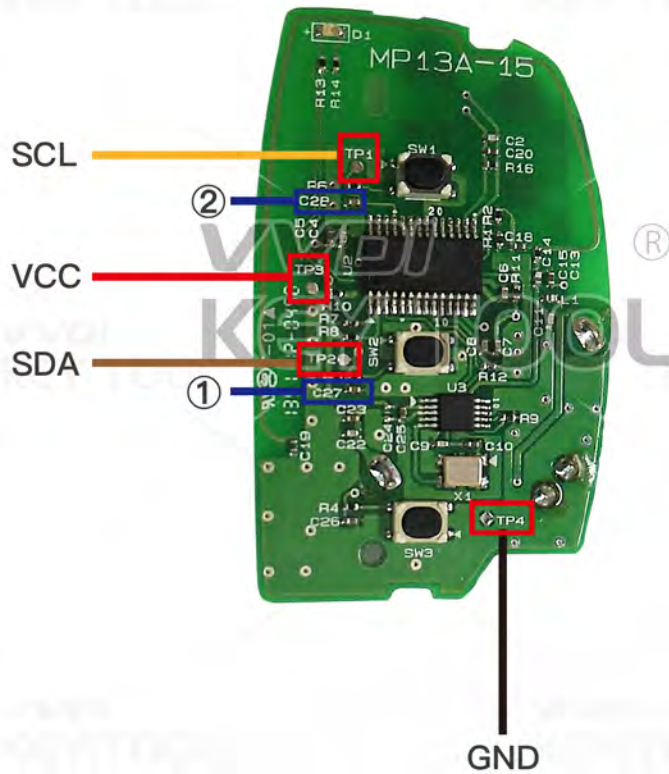

Hyundai/KIA MP13A-15

Type	Frequency	Transponder	Note
MP13A-15 Smartkey	433	7953	Please remove the C27 and C28 components of legend ① and legend ②