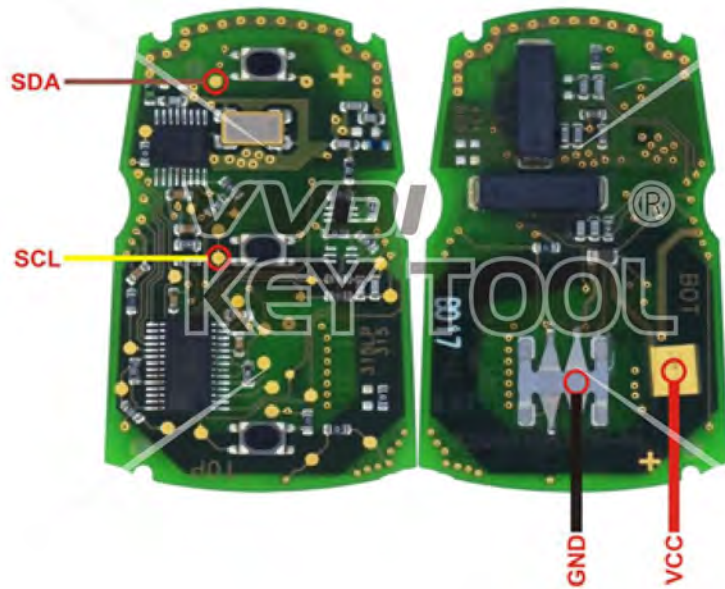

VVDI *KEY TOOL*

REMOTE UNLOCK WIRING DIAGRAM

Version number v1.02 2017.7.17

Keytool wiring function definition

NXP transponder pin definition

Transponder type	GND	SDA	VCC	SCL
PCF7941	19	11	4	10
PCF7961	19	9	4	8
PCF7952	11	22	8	21
PCF7945	13	26	10	25
PCF7953	13	26	10	25

Audi Universal type

Key Information	Key Adapter	Chip Number	Note
PCB1 8T0959754 433 Remote	[5 AUDI]	7945	PCB No.233.423.111-02
PCB1 8T0959754A 315 Remote	[5 AUDI]	7945	PCB No.233.423.111-02
PCB1 8T0959754D 868 Remote	[5 AUDI]	7945	PCB No.233.423.111-02
PCB1 8T0959754F 433 Smartkey	[5 AUDI]	7945	PCB No.233.423.111-02
PCB2 8T0959754 433 Remote	[5 AUDI]	7945	PCB No.233.453.111-05/06
PCB2 8T0959754D 868 Remote	[5 AUDI]	7945	PCB No.233.453.111-05/07
PCB2 8T0959754F 433 Smartkey	[5 AUDI]	7945	PCB No.233.453.111-05/08
PCB2 8T0959754G 315 Smartkey	[5 AUDI]	7945	PCB No.233.453.111-05/09

* Universal type supports any 5th generation key, please use universal type to test if selected data can not work

Audi Universal type

Key Information	Key Adapter	Chip Number	Note
PCB2 4H0959754G 315 Smartkey	[5 AUDI]	7945	PCB No.233.453.111-05/10
PCB2 4H0959754K 868 Smartkey	[5 AUDI]	7945	PCB No.233.453.111-05/11
PCB2 4G0959754G 315 Smartkey	[5 AUDI]	7945	PCB No.233.453.111-05/12
PCB2 4G0959754K 868 Smartkey	[5 AUDI]	7945	PCB No.233.453.111-05/13
PCB3 4H0959754DA 433 Smartkey	[5 AUDI]	7945	PCB No.233.453.211-01/02
PCB3 4H0959754DB 315 Smartkey	[5 AUDI]	7945	PCB No.233.453.211-01/02
PCB3 4H0959754DD 868 Smartkey	[5 AUDI]	7945	PCB No.233.453.211-01/02

* Universal type supports any 5th generation keys, please use universal type to test if selected data can not work

BMW CAS3 Remote

Key Information	Key Adapter	Chip Number
5WK49125 E Series 868MHz Remote	[8 BMW-E]	7945
5WK49127 E Series 315MHz Remote	[8 BMW-E]	7945