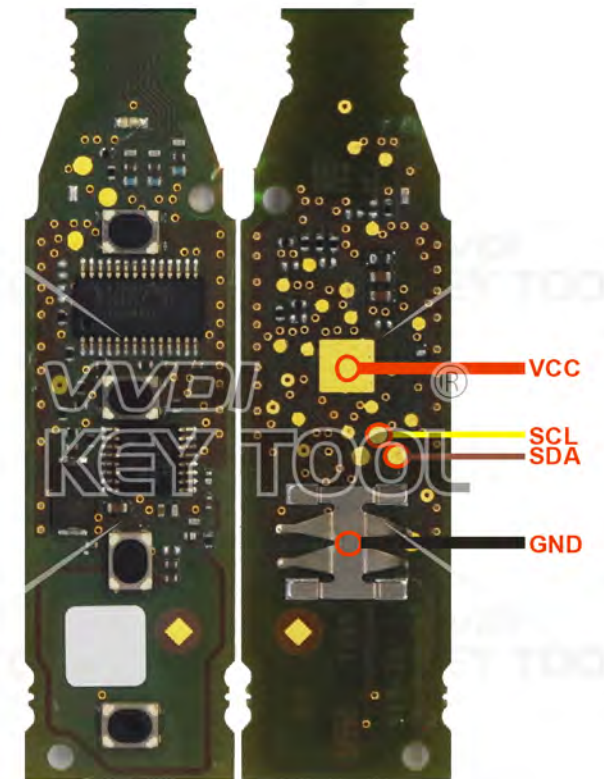

VVDI *KEY TOOL*

REMOTE UNLOCK WIRING DIAGRAM

Version number v1.02 2017.7.17

Keytool wiring function definition

NXP transponder pin definition

Transponder type	GND	SDA	VCC	SCL
PCF7941	19	11	4	10
PCF7961	19	9	4	8
PCF7952	11	22	8	21
PCF7945	13	26	10	25
PCF7953	13	26	10	25

Key Information	Key Adapter	Chip Number
5E0U40247(434MHz)		7953

LAND ROVER

YWX000061 (434MHz) Visteon / YWX000071 (315MHz) Visteon

Key Information	Key Adapter	Chip Number
YWX000061(434MHz)Visteon		7941
YWX000071(315MHz)Visteon		7941

Mitsubishi G8D-644M-KEY (434MHZ)

Key Information	Key Adapter	Chip Number
G8D-644M-KEY(434MHZ)		7953

NISSAN Hitag2/Hitag3 Smartkey

Key Information	Key Adapter	Chip Number	Note
315MHz Hitag2 Smartkey-A2C53188764		7953	PCB No.A2C53188764
315MHz Hitag2 Smartkey-A2C53297341		7953	PCB No.A2C53297341
433MHz Hitag3 Smartkey-A2C53405173	[2 NISS]	7953	PCB No.A2C53405173
433MHz Hitag3 Smartkey-A2C53408715		7953	PCB No.A2C53408715

NISSAN AES Smartkey

Key Information	Key Adapter	Chip Number	Note
433MHz Hitag-AES Smartkey -A2C32801600		7953	PCB No.A2C32801600

Porsche

Key Information	Key Adapter	Chip Number
7PP959753BN 434MHz	[4 POSC]	7953
7PP959753BS 434MHz	[4 POSC]	7953
7PP959753BM 315MHz	[4 POSC]	7953
7PP959753BQ 315MHz	[4 POSC]	7953
7PP959753AJ 434MHz	[4 POSC]	7953