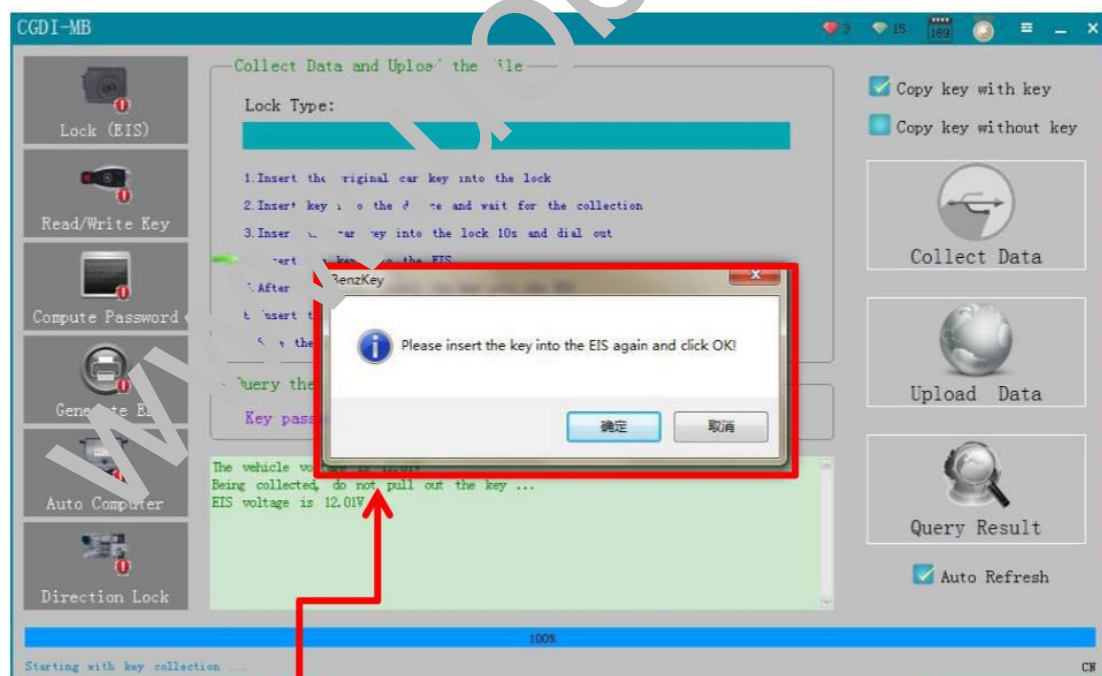

pls operate as picture showed !

Step 11: Please insert the key into the EIS again and click OK!

pls operate as picture showed ! (Auto ignition switch as showed EIS)

For more info about CGDI Benz Programmer: