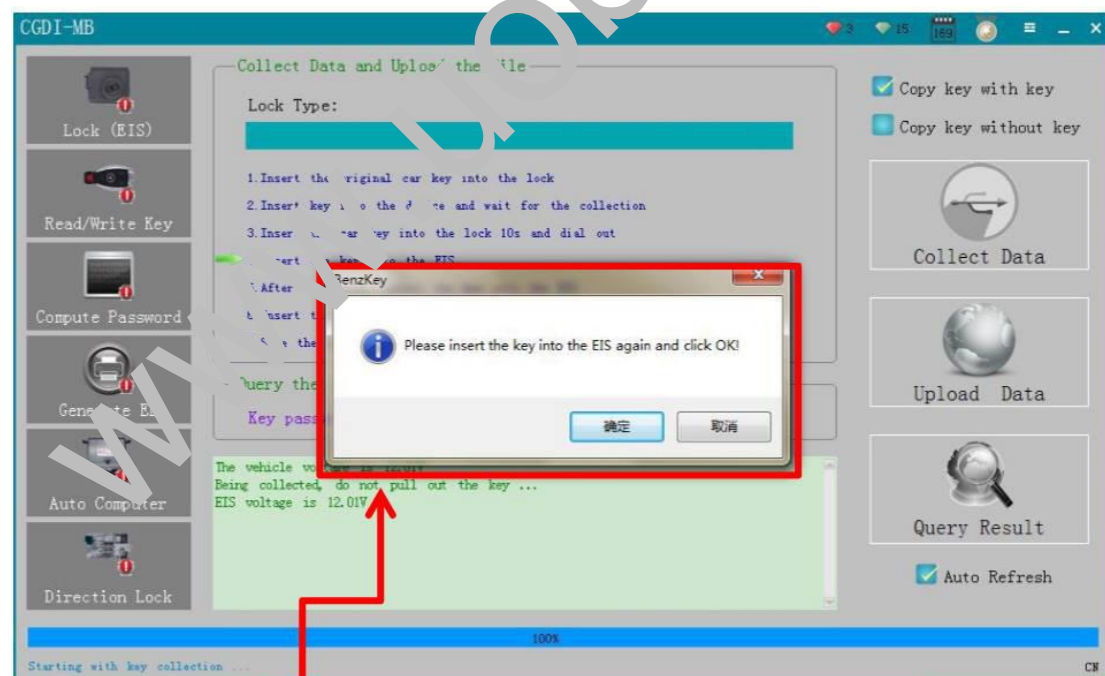

pls operate as picture showed !

Step 11: Please insert the key into the EIS again and click OK!

pls operate as picture showed ! (Auto ignition switch as showed EIS)

For more info about CGDI Benz Programmer: