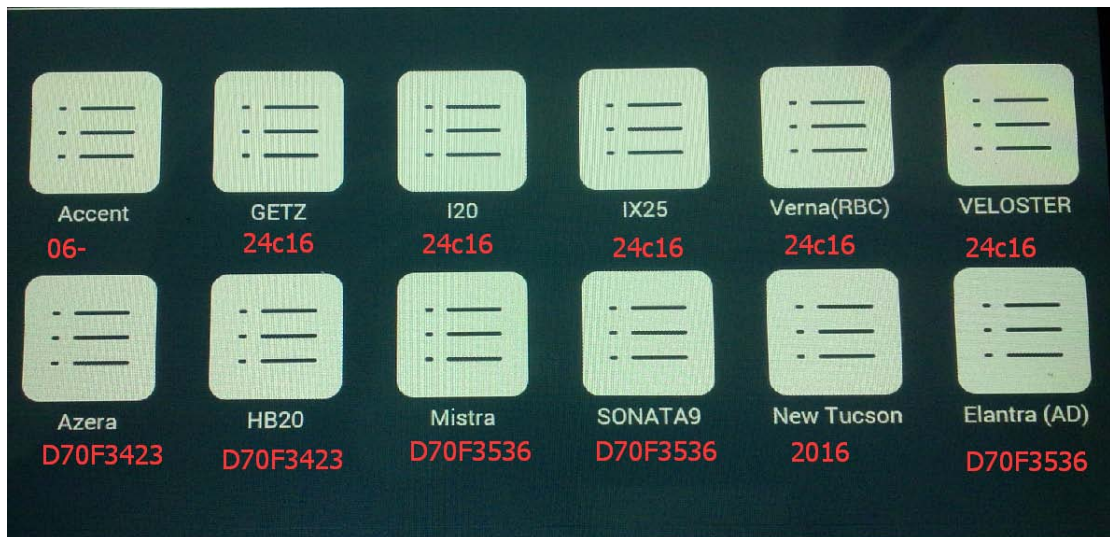

11. Kia coverage: K5 (24c16, D70F3423, D70F3536), Ceed (24c16,D70F3423), Magentis (Optima) 24C16, Rio (24C16 2015), Sorento (2007-), Soul (24C16), Sportage (2008-), Sportage (Sportage R) 24C16, D70F3423, D70F3536, K4 D70F3536, KX5 D70F3536.