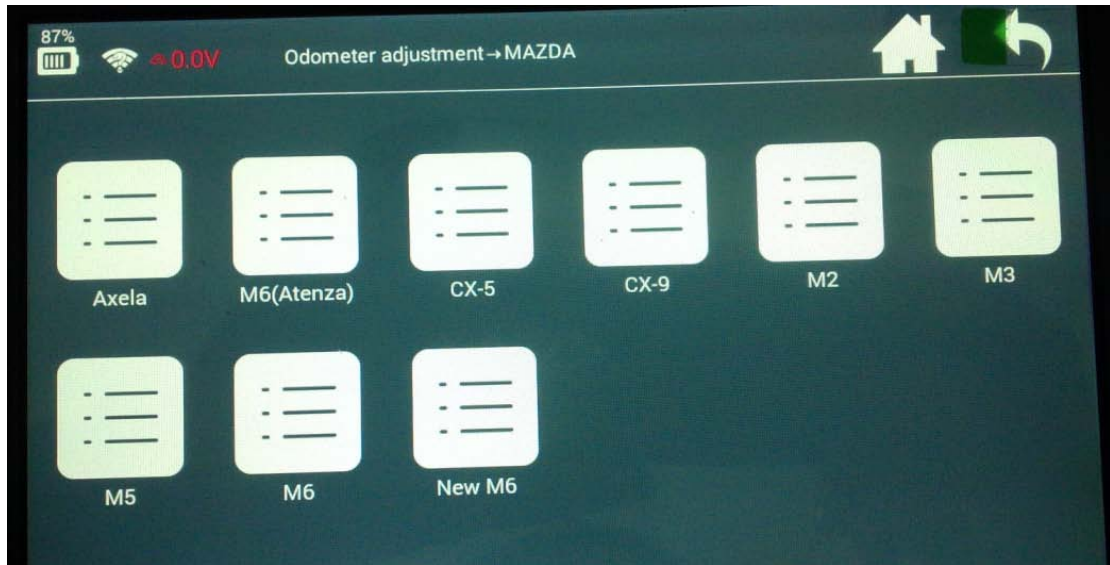

7. Audi coverage: a6L -2009

8. Renault coverage: type1

9. Hummer coverage: h2 2007-

10. HYUNDAI coverage: Accent (06-), Getz (24c16), I20 (24c16), IX25 (24C16), Verna (RBC) 24c16, Veloster ((24C16), Azera (D70F3423), HB20 (D70F3423), Mistra (D70F3536), Sonata9 (D70F3536), New Tucsom (2016), Elantra (AD) D70F3536.