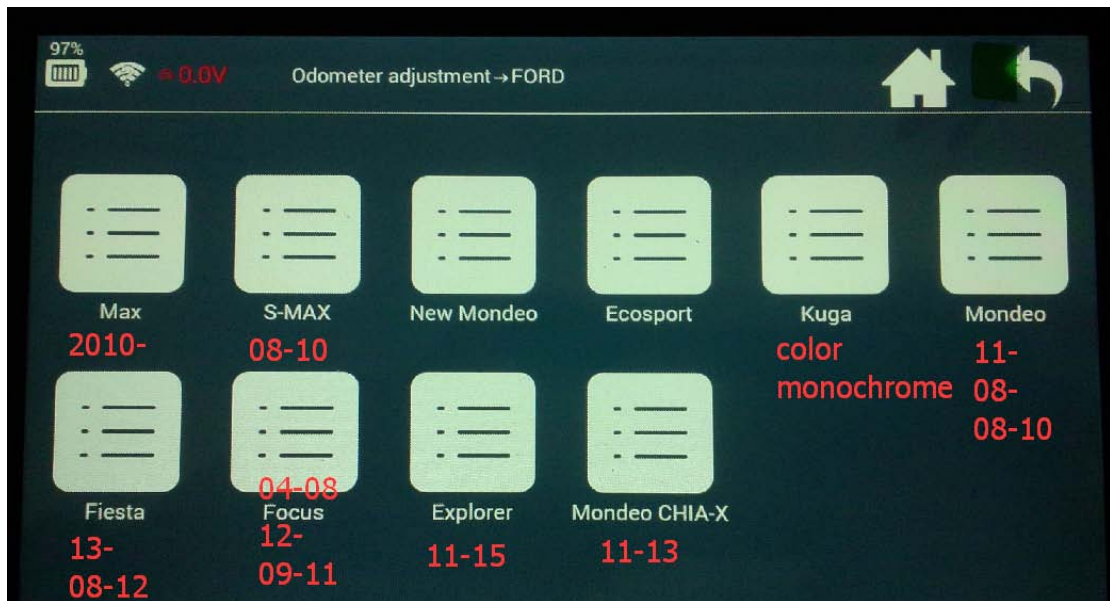

Here we go one by one.

1. Tab "VW", get option: IMMO4, Phaeton, IMMO2 & IMMO3.

Tab "IMMO 4", have options: NEC 24C32, NEC 95320, 2013 NEC 24C64, NEC 24C64, 2013 NEC+24C64 color screen, 9S12XHZ512, CDC + 24C32 and 2012 NEC+24C64 color screen.

2. Tab "Prosche", you get options : Cayenne 2010- panamera 2010- 918 2015

3. Tab "Ford" and you get options: Max (2010 -), S-Max (08-10), New Mondeo, Ecosport, Kuga (Color monochrome), Mondeo (11-, 08-, 08-10), Fiesta (13-, 08-12), Focus (04-08, 12-, 09-11), Explorer (11-15), Mondeo Chia-X (11-13).