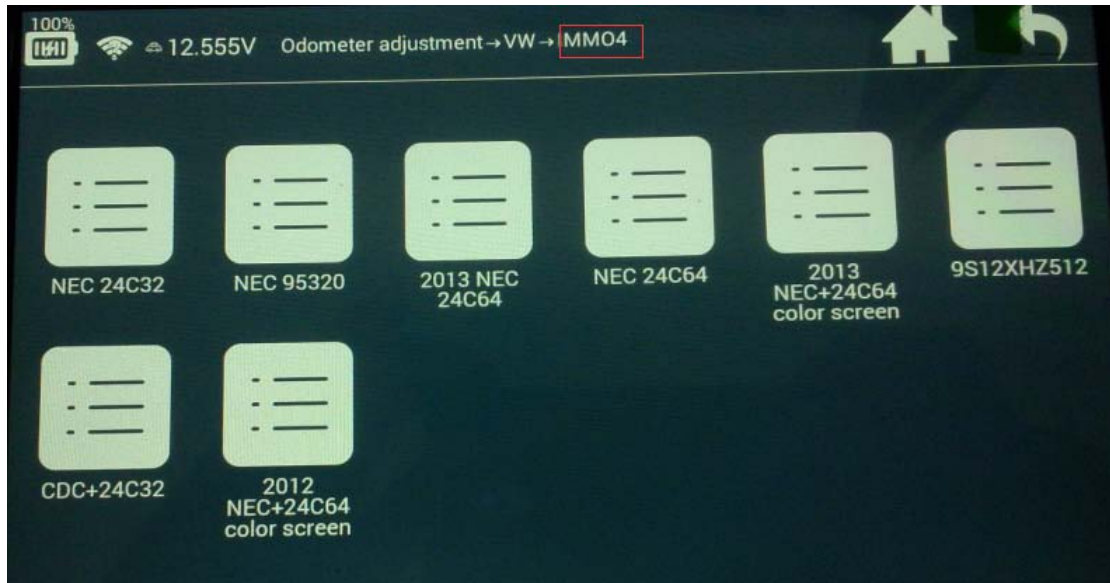

Here we go one by one.

1. Tab "VW", get option: IMMO4, Phaeton, IMMO2 & IMMO3.

Tab "IMMO 4", have options: NEC 24C32, NEC 95320, 2013 NEC 24C64, NEC 24C64, 2013 NEC+24C64 color screen, 9S12XHZ512, CDC + 24C32 and 2012 NEC+24C64 color screen.