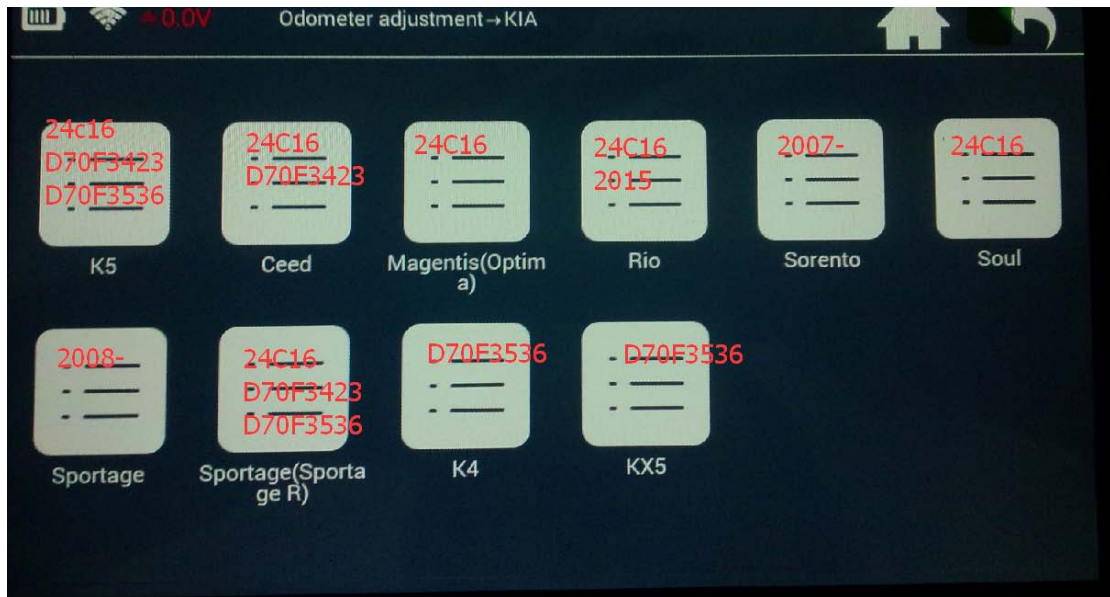

Here we go one by one.

1. Tab "VW", get option: IMMO4, Phaeton, IMMO2 & IMMO3.

Tab "IMMO 4", have options: NEC 24C32, NEC 95320, 2013 NEC 24C64, NEC 24C64, 2013 NEC+24C64 color screen, 9S12XHZ512, CDC + 24C32 and 2012 NEC+24C64 color screen.

4. Tab " Jaguar " and you get options: Xj f-type xe2015-

5. Land rover coverage: Evoque 11- range rover 10- discovery 4 freelandr2

6. Tab "Mazda" and get options: Axela, M6(Atenza), CX-5, CX-9, M2, M3, M5, M6, New M6.

7. Audi coverage: a6L -2009

8. Renault coverage: type1

9. Hummer coverage: h2 2007-

10. HYUNDAI coverage: Accent (06-), Getz (24c16), I20 (24c16), IX25 (24C16), Verna (RBC) 24c16, Veloster ((24C16), Azera (D70F3423), HB20 (D70F3423), Mistra (D70F3536), Sonata9 (D70F3536), New Tucsom (2016), Elantra (AD) D70F3536.

11. Kia coverage: K5 (24c16, D70F3423, D70F3536), Ceed (24c16,D70F3423), Magentis (Optima) 24C16, Rio (24C16 2015), Sorento (2007-), Soul (24C16), Sportage (2008-), Sportage (Sportage R) 24C16, D70F3423, D70F3536, K4 D70F3536, KX5 D70F3536.