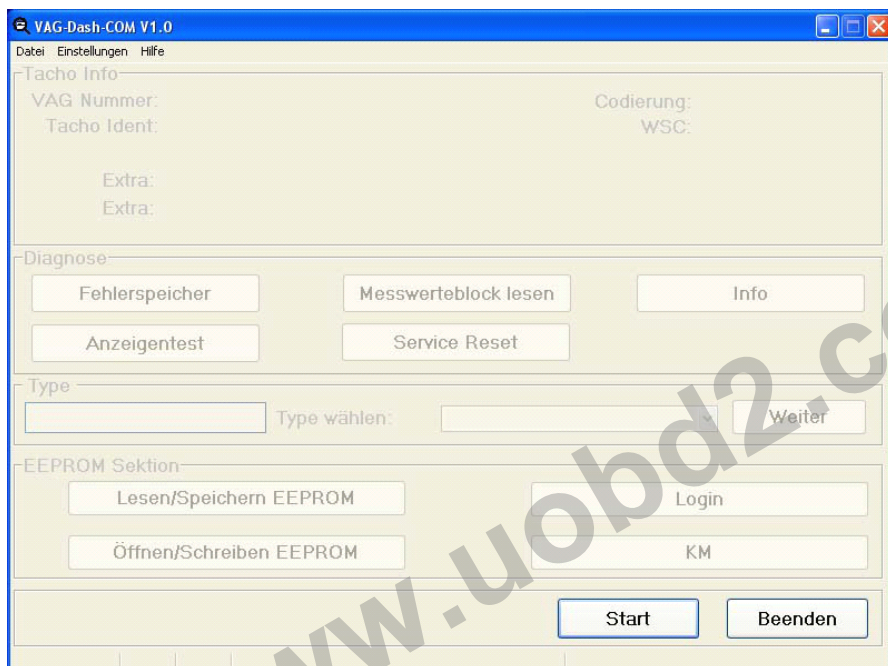

Package contains

- interface
- software include over 1000 Files for Tuning
- Driver USB for Windows 98/2000/XP
- cable USB

Notes:

Sample price: USD130/unit (FOB,Shenzhen)

Order Price(MOQ 50pcs): US\$ 95.00/pc (FOB,Shenzhen)