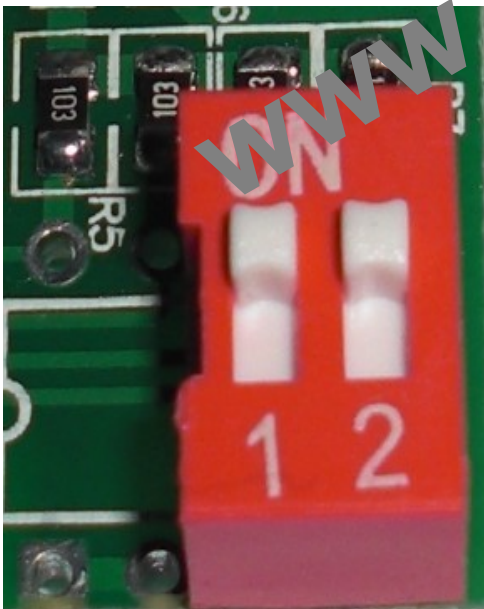

NEW BMW occupancy: